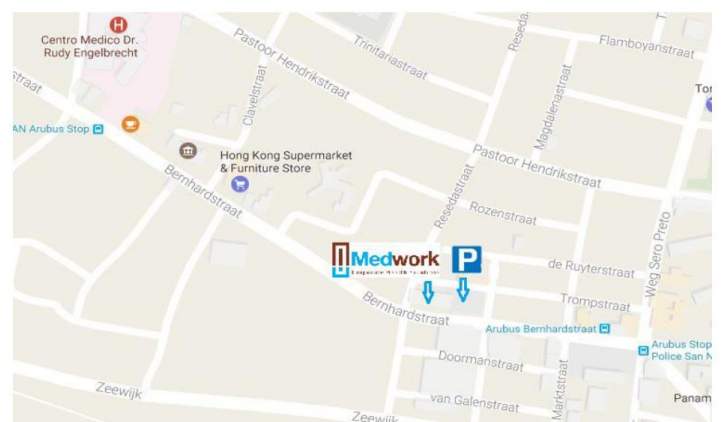

### Directions Tanki Flip location

Directions to Medwork located at Tanki Flip 12 Unit A (tel. 5878880)

Our office is located at the round about of Tanki Flip.

On the road in the direction to / or coming from Ponton.

The dark red office building houses a dentist office

(At the left side of the building), Medwork is located at the right side of that same building.

### Directions San Nicolas location

Our NEW office is located at Bernhardstraat # 101 in San Nicolas.

Medwork Caribbean N.V. SN location  
Bernhardstraat 101  
San Nicolaas, Aruba