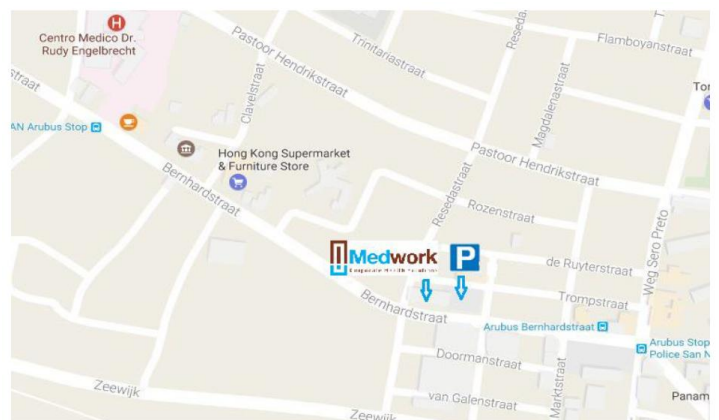

### Directions Tanki Flip location

Directions to Medwork located at Tanki Flip 12 Unit A (tel. 5878880)

Our office is located at the round about of Tanki Flip.

On the road in the direction to / or coming from Ponton.

The dark red office building houses a dentist office

(At the left side of the building), Medwork is located at the right side of that same building.

### Directions San Nicolas location

Our NEW office is located at Bernhardstraat # 101 in San Nicolas.

Medwork Caribbean N.V. SN location  
Bernhardstraat 101  
San Nicolaas, Aruba