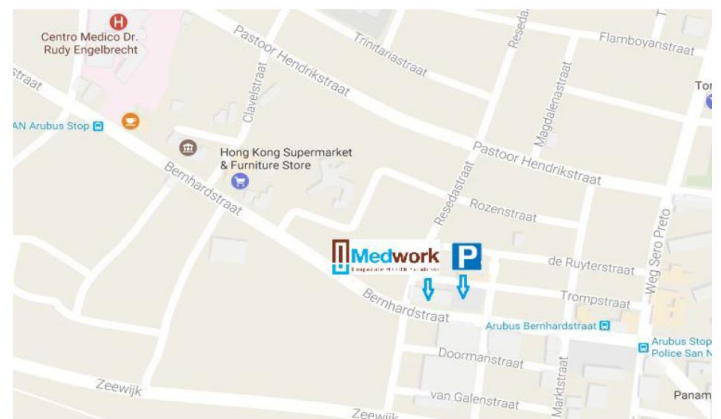

Directions to Medwork located at Tanki Flip 12 Unit A (tel. 5878880)

Our office is located at the round about of Tanki Flip.

On the road in the direction to / or coming from Ponton.

The dark red office building houses a dentist office

(At the left side of the building), Medwork is located at the right side of that same building.

Directions San Nicolas location

Our NEW office is located at Bernhardstraat # 101 in San Nicolas.

Medwork Caribbean N.V. SN location
Bernhardstraat 101
San Nicolaas, Aruba